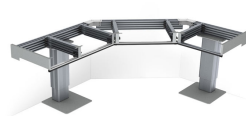

BASELIFT 6210

Drawers for cutlery and other kitchen utensils can be integrated in the work surface.

BASELIFT 6210 is a floor mounted worktop lift with great flexibility to be adapted for different needs. The equipment in the work surface is selected according to the function desired. Sink unit, hob, drawers, chopping boards etc. can be integrated in the work surface.

Baselift 6210, (109.0-180.0 cm)

Baselift 6210, (189.0-260.0 cm)

Baselift 6210, (269.0-340.0 cm)

Baselift Corner 6211, (105.0-255.0 cm)

Baselift Corner 6212, (105.0-255.0 cm)

Baselift Corner 6213, (80.0-250.0 cm)