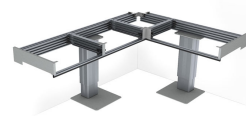

As an alternative to recessed washing-up sinks, a complete sink unit can be installed.

Hood conceals the motor and produces an attractive appearance.

Variations of this product

Baselift 6210, (59.0-100.0 cm)

Baselift 6210, (109.0-180.0 cm)

Baselift 6210, (189.0-260.0 cm)

Baselift 6210, (269.0-340.0 cm)

Baselift Corner 6211, (105.0-255.0 cm)

Baselift Corner 6212, (105.0-255.0 cm)

Baselift Corner 6213, (80.0-250.0 cm)