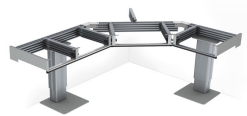

BASELIFT 6210

Drawers for cutlery and other kitchen utensils can be integrated in the work surface.

BASELIFT 6210 is a floor mounted worktop lift with great flexibility to be adapted for different needs. The equipment in the work surface is selected according to the function desired. Sink unit, hob, drawers, chopping boards etc. can be integrated in the work surface.

As an alternative to recessed washing-up sinks, a complete sink unit can be installed.

Hood conceals the motor and produces an attractive appearance.

Variations of this product

Baselift 6210, (59.0-100.0 cm)

Baselift 6210, (109.0-180.0 cm)

Baselift 6210, (189.0-260.0 cm)

Baselift 6210, (269.0-340.0 cm)

Baselift Corner 6211, (105.0-255.0 cm)

Baselift Corner 6212, (105.0-255.0 cm)

Baselift Corner 6213, (80.0-250.0 cm)